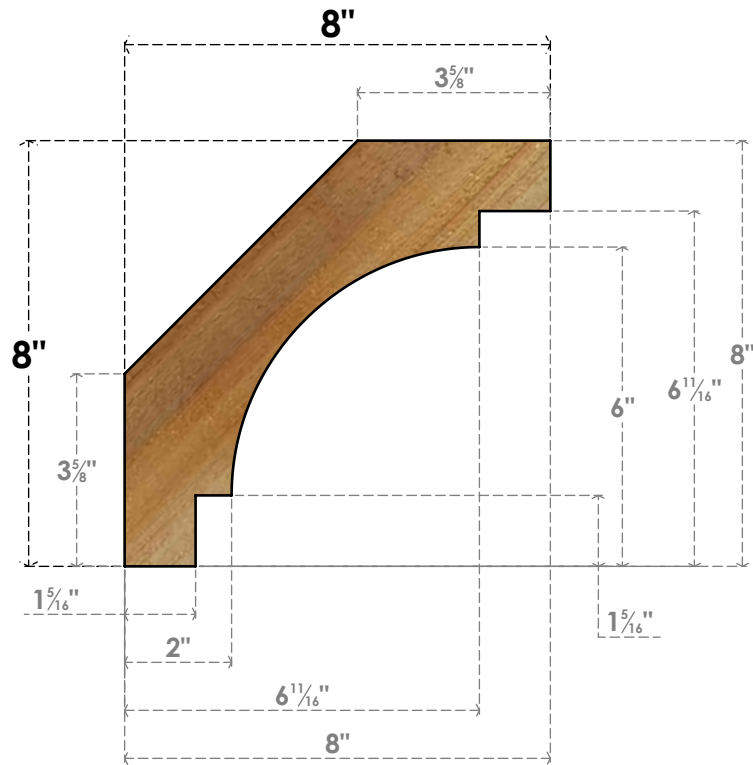

BRC06X08X08MRC00RWR

6"W X 8"D X 8"H MERCED ROUGH SAWN BRACE, WESTERN RED CEDAR

SIDE

FRONT

EKENA MILLWORK
 2300 WEST MAIN ST.
 CLARKSVILLE, TX 75426
 TOLL FREE: 866-607-0453
 WWW.EKENAMILLWORK.COM

NOTES

1. INSTALLATION TO BE COMPLETED IN ACCORDANCE WITH MANUFACTURER'S SPECIFICATIONS.
2. DRAWING MAY NOT BE TO SCALE
3. THIS DRAWING IS INTENDED FOR DESIGN AND PLANNING PURPOSES ONLY.
4. ALL INFORMATION CONTAINED HEREIN WAS CURRENT AT THE TIME OF DEVELOPMENT BUT MUST BE REVIEWED AND APPROVED BY THE PRODUCT MANUFACTURER TO BE CONSIDERED ACCURATE.
5. PRODUCTS ARE NOT KILN DRIED. THIS ITEM IS UNIQUE AND WILL CONTAIN THE NATURAL VARIATIONS THAT THE WOOD SPECIES OFFERS. THIS MAY RESULT IN VARIATIONS UP TO 1/4"